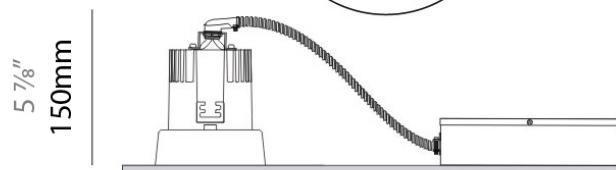

DIXIT RA8 RECESSED

L5600521

PROJECT	
TYPE	
NOTES	
QUANTITY	
DATE	

GENERAL

Series: Dixit
Subseries: Dixit RA8
Brand: Ivela
Division: Architectural
Mounting Type: Recessed
Mounting Location: Ceiling
Subcategory: Downlight

PHYSICAL

Shape: Round
Diameter (mm): 96
Diameter (in): 3 3/4
Height (mm): 110
Height (in): 4 5/16
Min. Recessing Depth (mm): 150
Min. Recessing Depth (in): 5 7/8
Light Distribution: Downlight
Weight (kg): 0.5
Weight (lbs): 1.10
Installation Requirement: Housing Required
Fixture Material: Aluminum

ELECTRICAL

Input Wattage Range: 10 - 19 W
Lamp Type: LED
Total Output Wattage (W): 9.5
Dimming: Tri-Mode (Non-Dimming and Phase Dimming (120Vac only) and 0-10V Dimming)
Driver Included: No
Driver Location: Recessed Housing
Driver Type: Constant Current - Universal
Driver Class: Class 2
Input Voltage (V): 120 - 277
Constant Current (mA): 350

LED

Color Temperature (°K): 3000
Max. Delivered Lumen (lm): 983
Nominal Lumen (lm): 1000
CRI: >80 CRI
Lamp Life (hrs): 50000

OPTICAL

Reflector°: 24

RATINGS AND CERTIFICATIONS

Certified By: Certified for North American Standards
IP rating: IP44