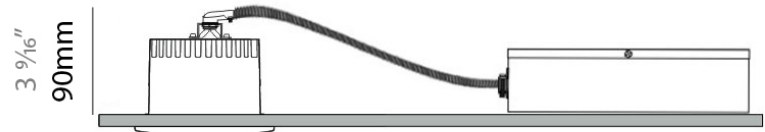

Ø70mm
2 3/4"