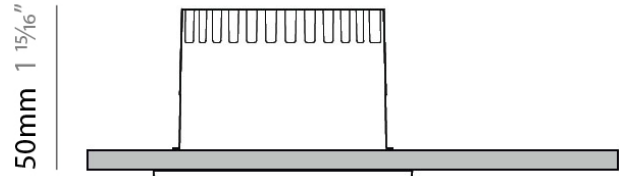

DIXIT RA8 RECESSED

L5600821

PROJECT	
TYPE	
NOTES	
QUANTITY	
DATE	

GENERAL

Series: Dixit
Subseries: Dixit RA8
Brand: Ivela
Division: Architectural
Mounting Type: Recessed
Mounting Location: Ceiling
Subcategory: Downlight

PHYSICAL

Shape: Round
Diameter (mm): 80
Diameter (in): 3 1/8
Height (mm): 50
Height (in): 1 15/16
Min. Recessing Depth (mm): 90
Min. Recessing Depth (in): 3 9/16
Light Distribution: Downlight
Weight (kg): 0.5
Weight (lbs): 1.1
Installation Requirement: Housing Required
Fixture Material: Aluminum

ELECTRICAL

Lamp Type: LED
Total Output Wattage (W): 6.5
Input Voltage (V): 120
Constant Current (MA): 350

LED

Color Temperature (°K): 3000
Max. Delivered Lumen (lm): 501
Nominal Lumen (lm): 550
CRI: >80 CRI
Lamp Life (hrs): 50000

OPTICAL

Optic°: 24

RATINGS AND CERTIFICATIONS

Certified By: Certified for North American Standards