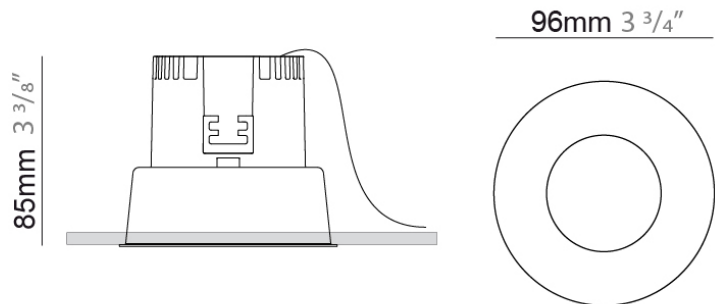

PROJECT	
TYPE	
NOTES	
QUANTITY	
DATE	

DIXIT RA8 RECESSED

L5600421

GENERAL

Series: Dixit
Subseries: Dixit RA8
Brand: Ivela
Division: Architectural
Mounting Type: Recessed
Mounting Location: Ceiling
Subcategory: Downlight

PHYSICAL

Shape: Round
Diameter (mm): 96
Diameter (in): 3 3/4
Height (mm): 85
Height (in): 3 3/8
Min. Recessing Depth (mm): 125
Min. Recessing Depth (in): 4 15/16
Light Distribution: Direct
Weight (kg): 0.5
Weight (lbs): 1.1
Diffuser: Clear Polycarbonate
Fixture Finish: MWH
Fixture Material: Aluminum Die Cast
Cut-out Measurements: 92mm (3 5/8")

ELECTRICAL

Input Wattage Range: 1 - 9 W
Lamp Type: LED
Total Output Wattage (W): 6.5
Driver Included: No
Driver Location: Recessed Housing
Housing: See components
Constant Current (MA): 250

LED

Color Temperature (°K): 3000
CRI: >80 CRI
Lamp Life (hrs): 50000

OPTICAL

Reflector: 25

RATINGS AND CERTIFICATIONS

IP rating: IP44