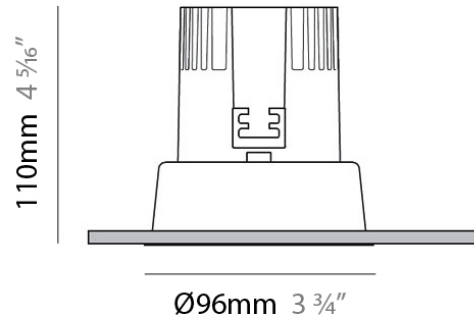

DIXIT RA8 RECESSED

L5600521

PROJECT	
TYPE	
NOTES	
QUANTITY	
DATE	

GENERAL

Series: Dixit
Subseries: Dixit RA8
Brand: Ivela
Division: Architectural
Mounting Type: Recessed
Mounting Location: Ceiling
Subcategory: Downlight

PHYSICAL

Shape: Round
Diameter (mm): 96
Diameter (in): 3 3/4
Height (mm): 110
Height (in): 4 5/16
Min. Recessing Depth (mm): 150
Min. Recessing Depth (in): 5 7/8
Light Distribution: Downlight
Weight (kg): 0.5
Weight (lbs): 1.10
Installation Requirement: Housing Required
Fixture Material: Aluminum

ELECTRICAL

Input Wattage Range: 10 - 19 W
Lamp Type: LED
Total Output Wattage (W): 9.5
Dimming: Tri-Mode (Non-Dimming and Phase Dimming (120Vac only) and 0-10V Dimming)
Driver Included: No
Driver Location: Recessed Housing
Driver Type: Constant Current - Universal
Driver Class: Class 2
Input Voltage (V): 120 - 277
Constant Current (mA): 350

LED

Color Temperature (°K): 3000
Max. Delivered Lumen (lm): 983
Nominal Lumen (lm): 1000
CRI: >80 CRI
Lamp Life (hrs): 50000

OPTICAL

Reflector°: 24

RATINGS AND CERTIFICATIONS

Certified By: Certified for North American Standards
IP rating: IP44